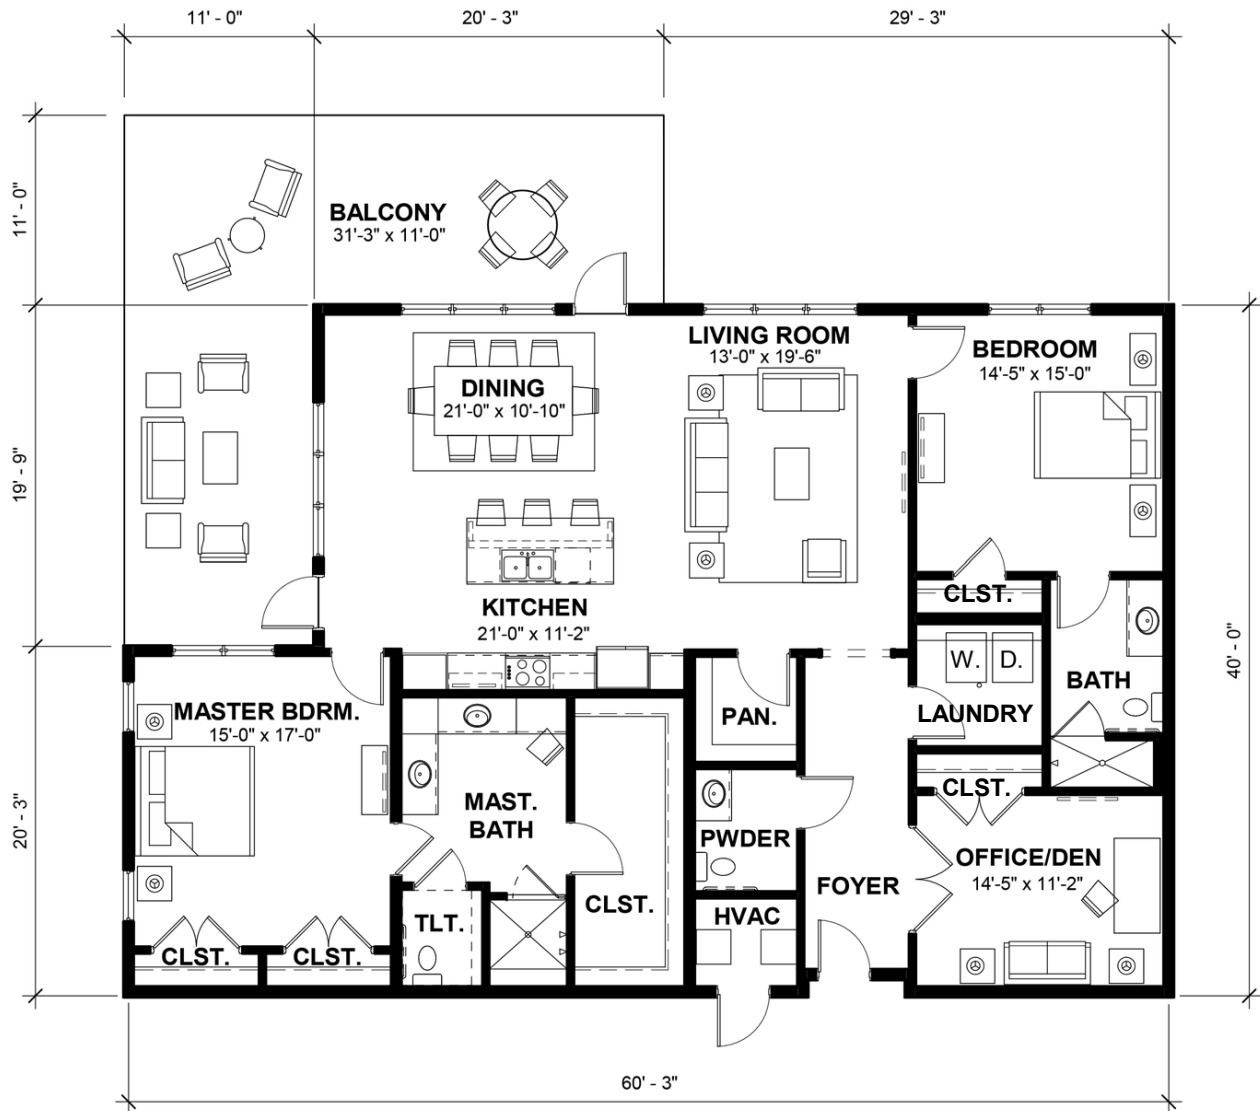

# BRIGHTON

2,106 SF

AUSTIN WALK V • LEFT PLAN

PEACHTREE HILLS PLACE.

AN ISAKSON LIVING COMMUNITY

Luxury Homes & Condominiums for 55+ | 12 Kings Circle, Atlanta, GA 30305 | 404.467.4900 | PeachtreeHillsPlace.com

Floorplan graphics provided for conceptual purposes only. Actual construction and finishing may vary. Optional items noted are available through the design process and will incur additional costs.

# BRIGHTON

2,106 SF

AUSTIN WALK V • RIGHT PLAN

PEACHTREE HILLS PLACE.

AN ISAKSON LIVING COMMUNITY

Luxury Homes & Condominiums for 55+ | 12 Kings Circle, Atlanta, GA 30305 | 404.467.4900 | PeachtreeHillsPlace.com