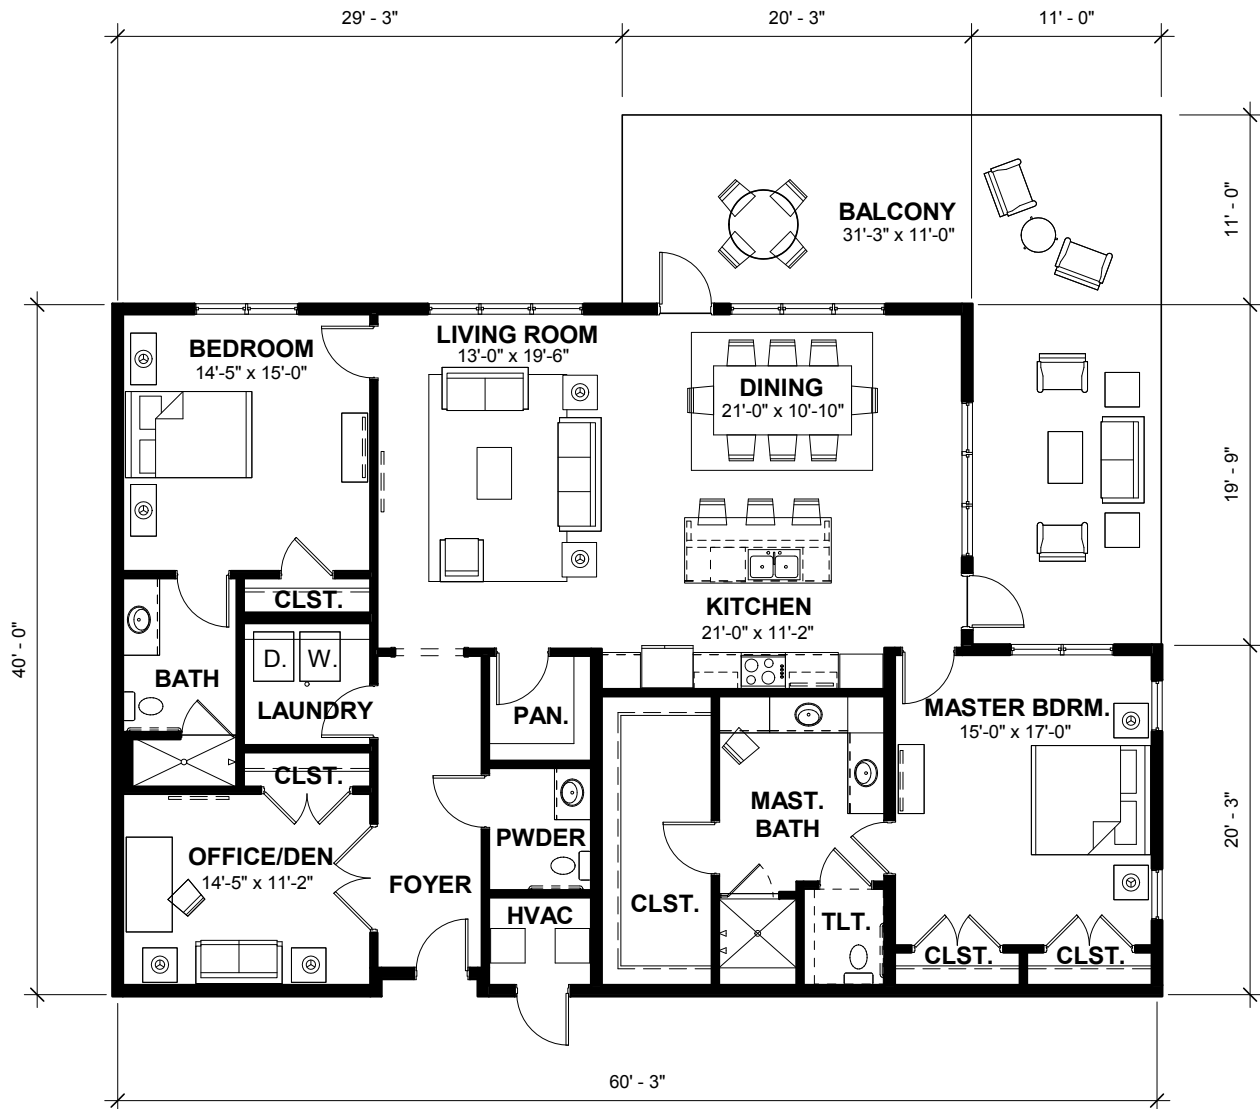

# BRIGHTON

2,106 SF

AUSTIN WALK V • LEFT PLAN

PEACHTREE HILLS PLACE.

AN ISAKSON LIVING COMMUNITY

Luxury Homes & Condominiums for 55+ | 12 Kings Circle, Atlanta, GA 30305 | 404.467.4900 | PeachtreeHillsPlace.com

Floorplan graphics provided for conceptual purposes only. Actual construction and finishing may vary. Optional items noted are available through the design process and will incur additional costs.

# BRIGHTON

2,106 SF

AUSTIN WALK V • RIGHT PLAN

PEACHTREE HILLS PLACE.

AN ISAKSON LIVING COMMUNITY

Luxury Homes & Condominiums for 55+ | 12 Kings Circle, Atlanta, GA 30305 | 404.467.4900 | PeachtreeHillsPlace.com