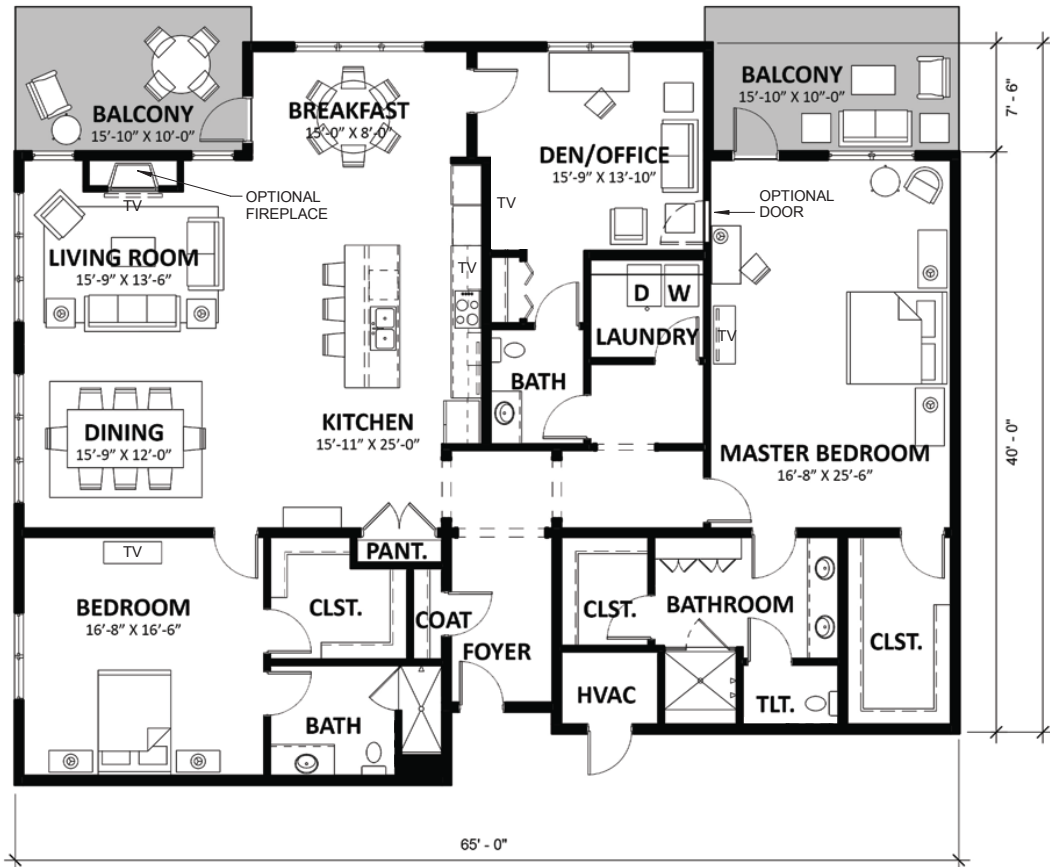

OXFORD

2,821 SF

LEFT PLAN

PEACHTREE HILLS PLACE.

AN ISAKSON LIVING COMMUNITY

Luxury Homes & Condominiums for 55+ | 12 Kings Circle, Atlanta, GA 30305 | 404.467.4900 | PeachtreeHillsPlace.com

Floorplan graphics provided for conceptual purposes only. Actual construction and finishing may vary. Optional items noted are available through the design process and will incur additional costs.