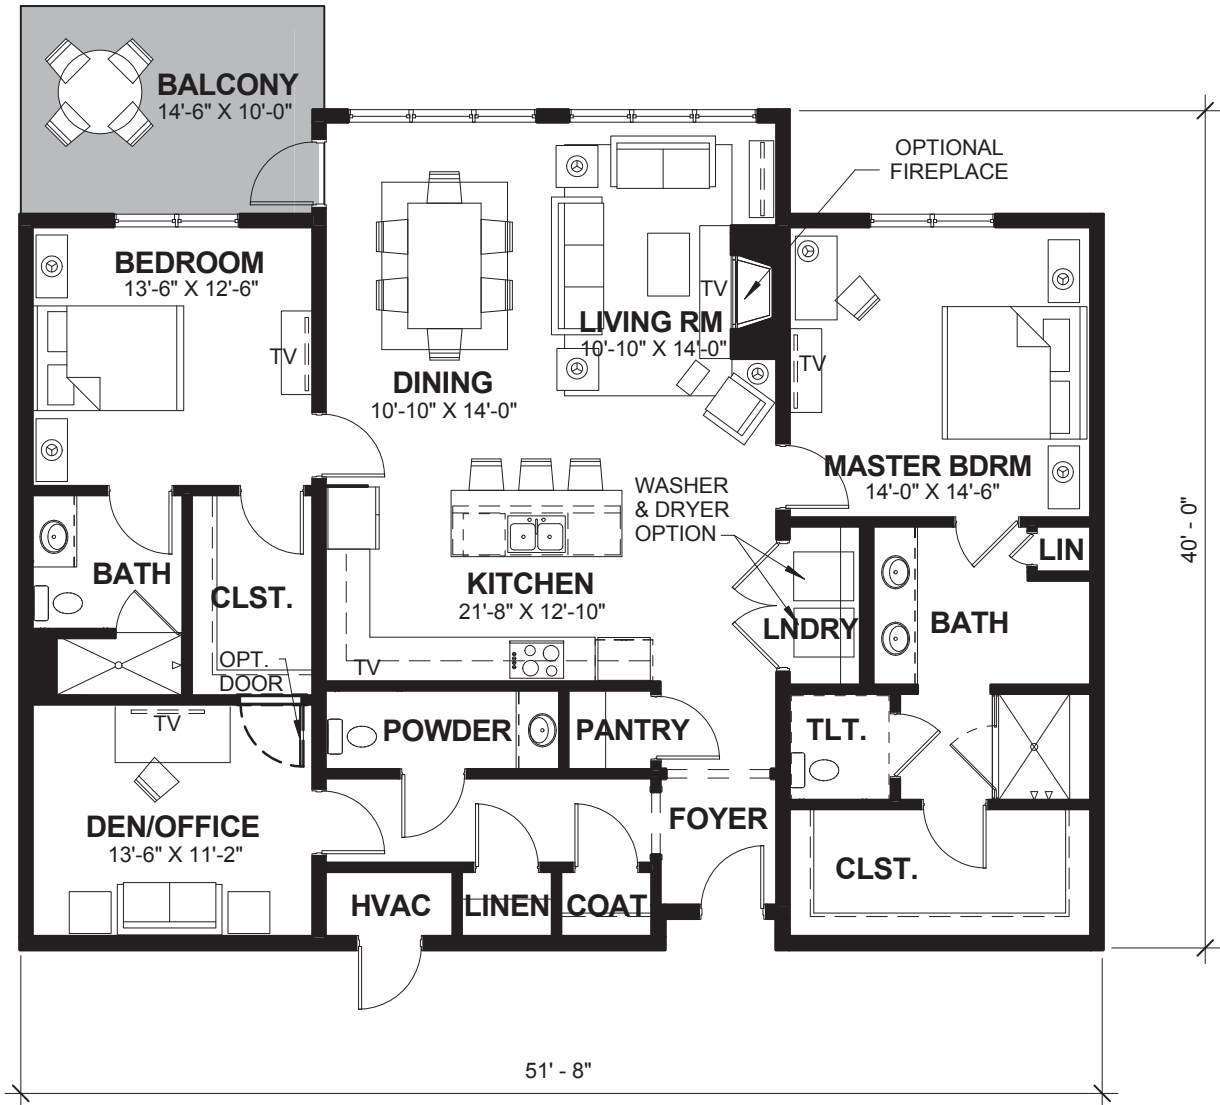

PALISADES

1,822 SF

LEFT PLAN

PEACHTREE HILLS PLACE.

AN ISAKSON LIVING COMMUNITY

Luxury Homes & Condominiums for 55+ | 12 Kings Circle, Atlanta, GA 30305 | 404.467.4900 | PeachtreeHillsPlace.com

Floorplan graphics provided for conceptual purposes only. Actual construction and finishing may vary. Optional items noted are available through the design process and will incur additional costs.