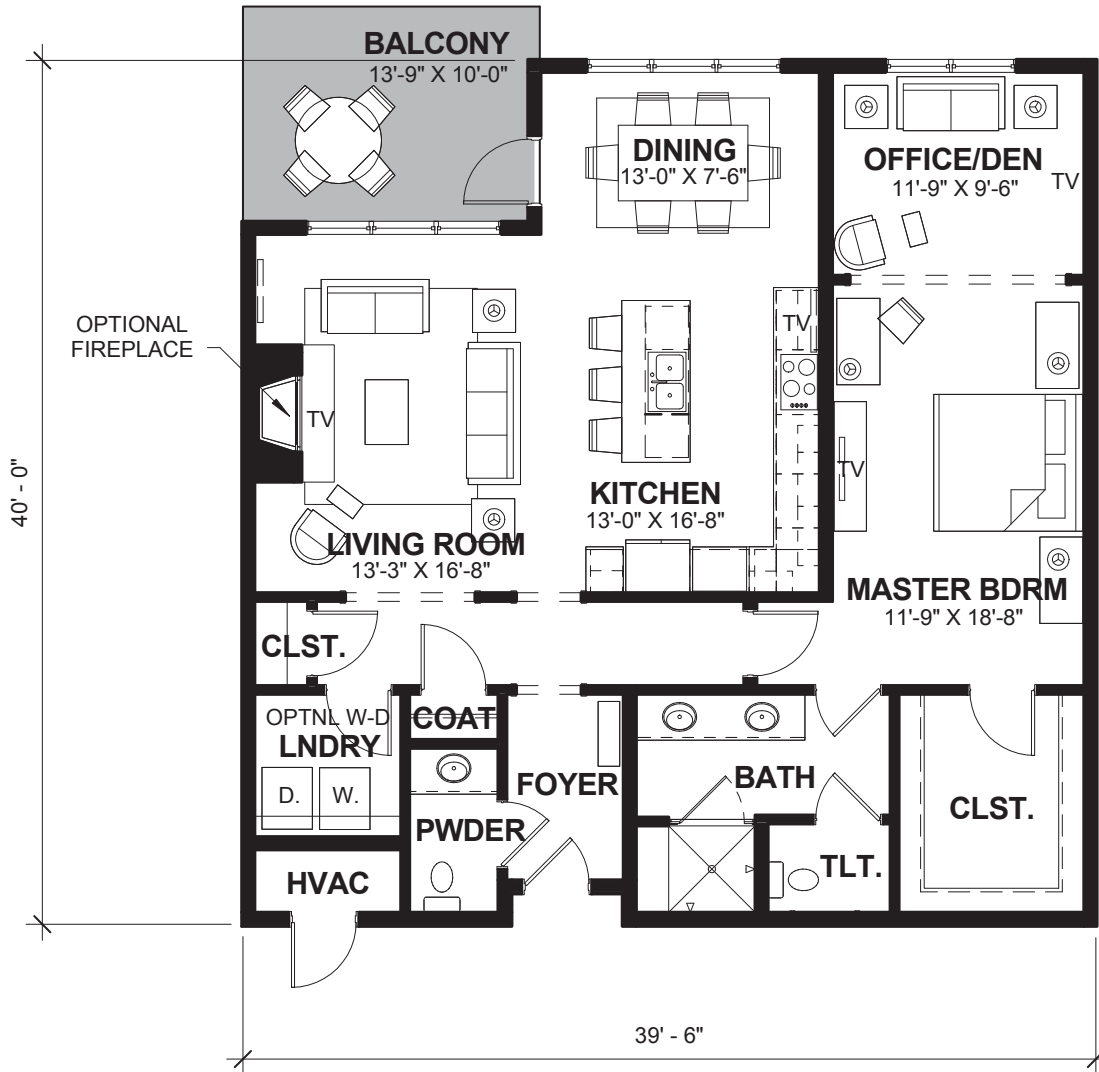

RANDALL

1,393 SF

LEFT PLAN

PEACHTREE HILLS PLACE.

AN ISAKSON LIVING COMMUNITY

Luxury Homes & Condominiums for 55+ | 12 Kings Circle, Atlanta, GA 30305 | 404.467.4900 | PeachtreeHillsPlace.com

Floorplan graphics provided for conceptual purposes only. Actual construction and finishing may vary. Optional items noted are available through the design process and will incur additional costs.

RANDALL

1,393 SF

RIGHT PLAN

PEACHTREE HILLS PLACE.

AN ISAKSON LIVING COMMUNITY

Luxury Homes & Condominiums for 55+ | 12 Kings Circle, Atlanta, GA 30305 | 404.467.4900 | PeachtreeHillsPlace.com

Floorplan graphics provided for conceptual purposes only. Actual construction and finishing may vary. Optional items noted are available through the design process and will incur additional costs.