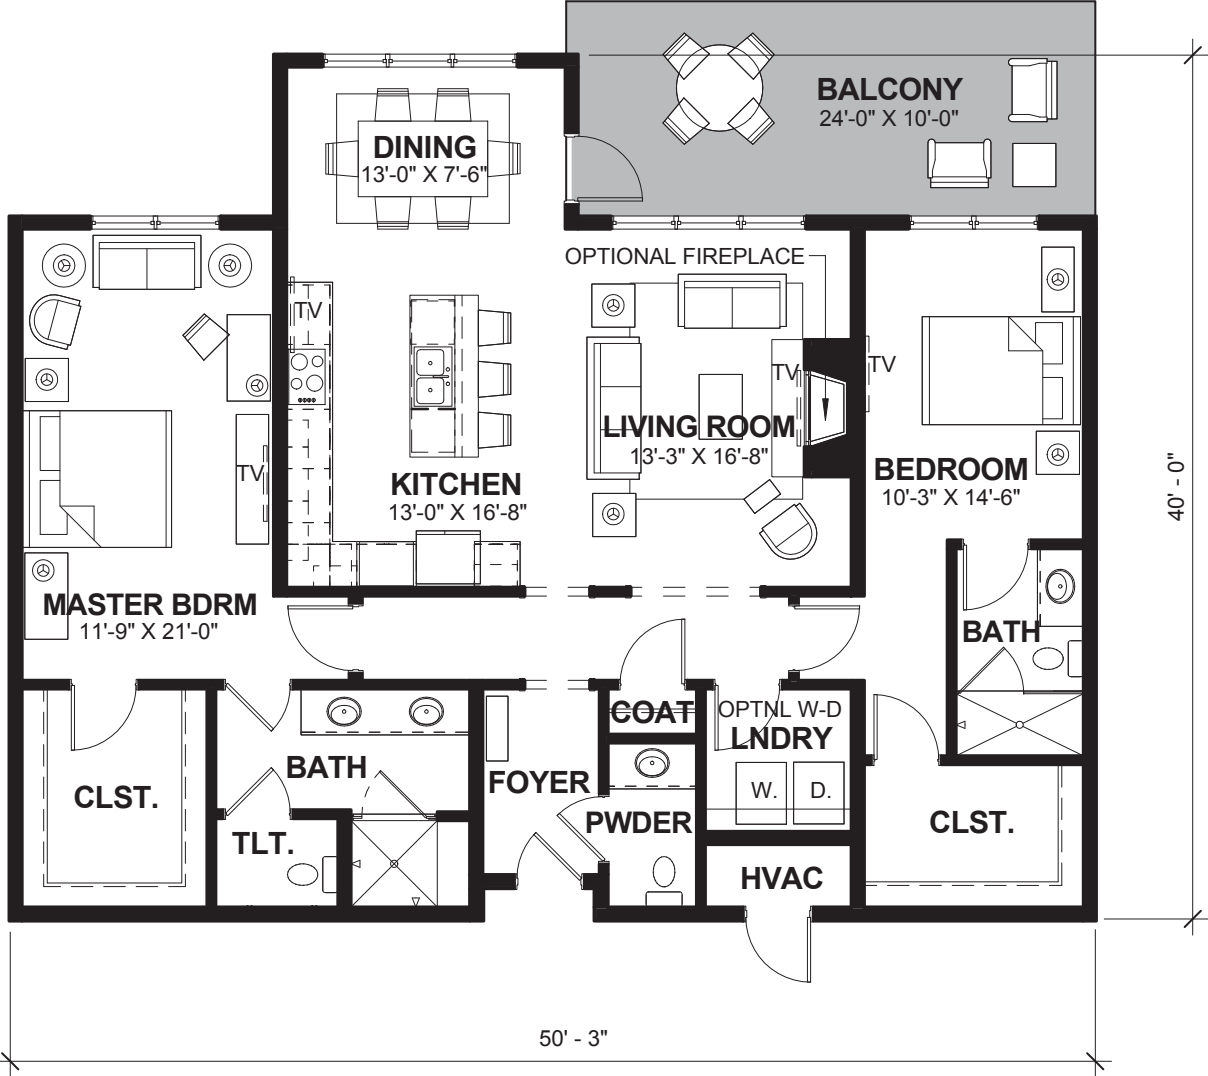

# SPRINGDALE

1,639 SF

RIGHT PLAN

PEACHTREE HILLS PLACE.

AN ISAKSON LIVING COMMUNITY

Luxury Homes & Condominiums for 55+ | 12 Kings Circle, Atlanta, GA 30305 | 404.467.4900 | PeachtreeHillsPlace.com

Floorplan graphics provided for conceptual purposes only. Actual construction and finishing may vary. Optional items noted are available through the design process and will incur additional costs.

# SPRINGDALE

1,639 SF

LEFT PLAN

PEACHTREE HILLS PLACE.

AN ISAKSON LIVING COMMUNITY

Luxury Homes & Condominiums for 55+ | 12 Kings Circle, Atlanta, GA 30305 | 404.467.4900 | PeachtreeHillsPlace.com

Floorplan graphics provided for conceptual purposes only. Actual construction and finishing may vary. Optional items noted are available through the design process and will incur additional costs.