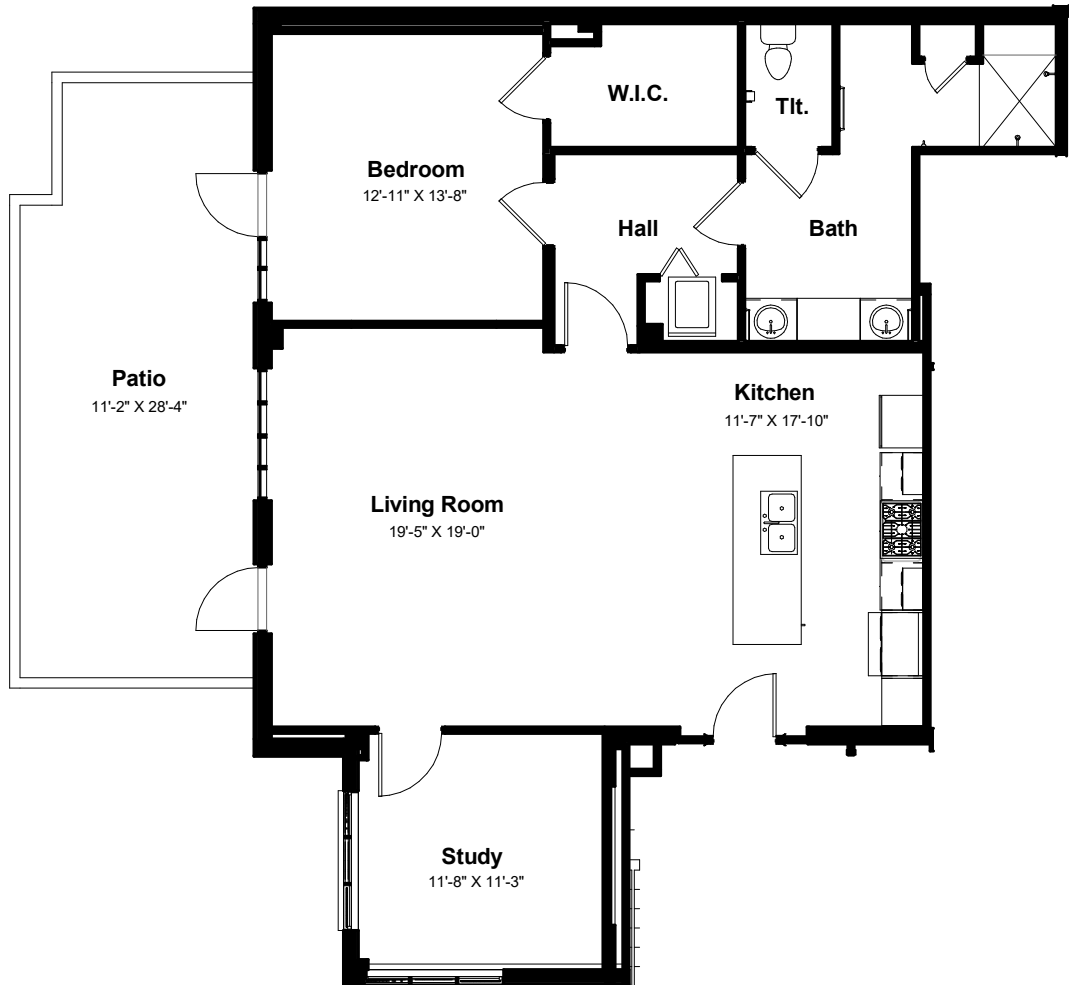

# DEMOREST

1,208 SF

SECOND FLOOR • FRONT PLAN

PEACHTREE HILLS PLACE.

AN ISAKSON LIVING COMMUNITY

Luxury Homes & Condominiums for 55+ | 12 Kings Circle, Atlanta, GA 30305 | 404.467.4900 | PeachtreeHillsPlace.com

Floorplan graphics provided for conceptual purposes only. Actual construction and finishing may vary. Optional items noted are available through the design process and will incur additional costs.