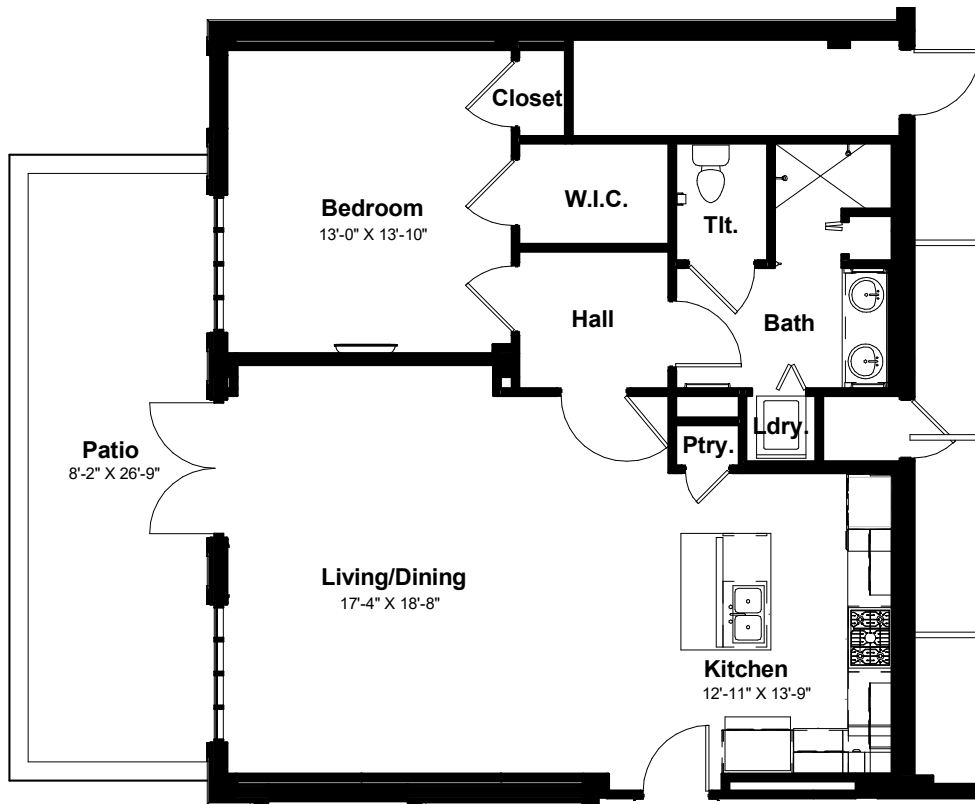

# WINSLOW

946 SF

FIRST FLOOR • FRONT PLAN

PEACHTREE HILLS PLACE.

AN ISAKSON LIVING COMMUNITY

Luxury Homes & Condominiums for 55+ | 12 Kings Circle, Atlanta, GA 30305 | 404.467.4900 | PeachtreeHillsPlace.com

Floorplan graphics provided for conceptual purposes only. Actual construction and finishing may vary. Optional items noted are available through the design process and will incur additional costs.